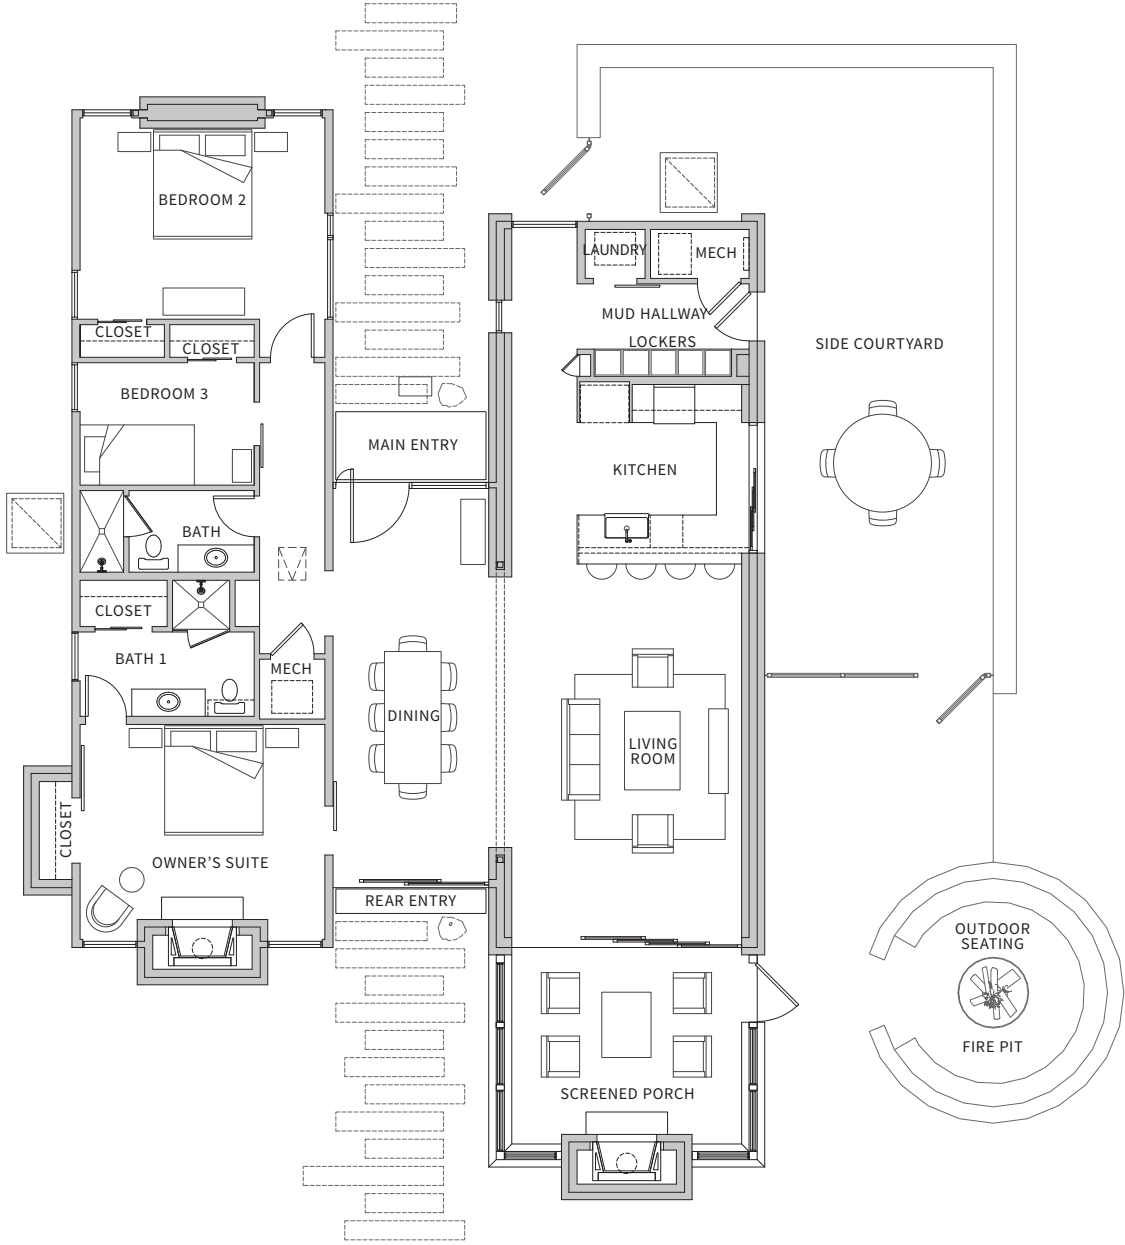

**THE RESIDENCES  
AT ROUGH CREEK LODGE**

**THE BROOK**

3 Bedroom | 2 Bathroom

1,815 Interior SF | 310 Exterior Covered SF | 2,125 Total SF

 Floor plans shown are not to any particular scale and are subject to change. All dimensions are approximate and may vary from the description and definition of the "unit" as set forth in the purchase contract. Please review the relevant documents for a description of how the units are measured.