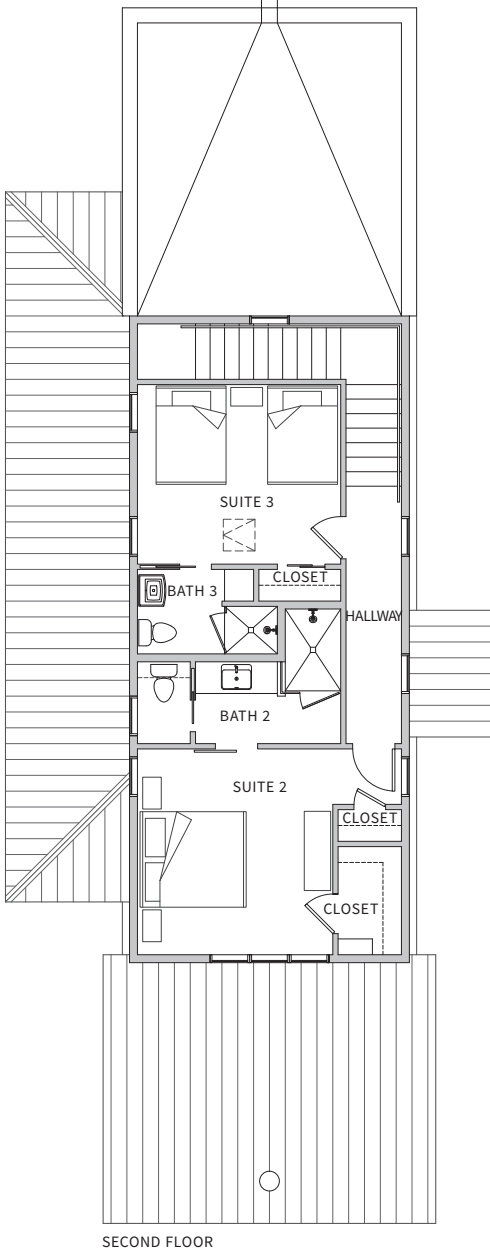

**THE RESIDENCES  
AT ROUGH CREEK LODGE**

**THE FORD (B3)**

3 Bedroom | 4 Bathroom

1,976 Interior SF | 409 Exterior Covered SF | 2,385 Total SF

 Floor plans shown are not to any particular scale and are subject to change. All dimensions are approximate and may vary from the description and definition of the "unit" as set forth in the purchase contract. Please review the relevant documents for a description of how the units are measured.