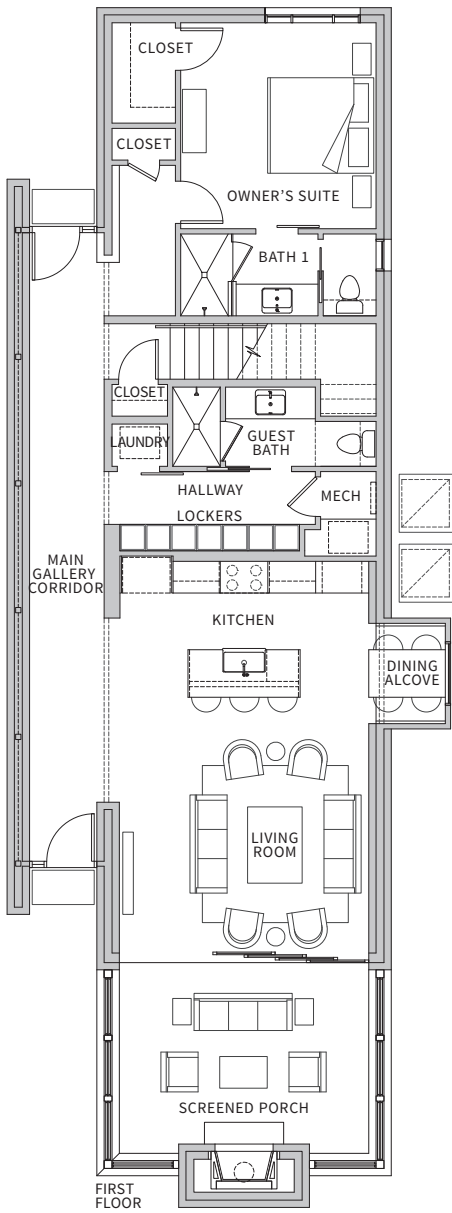

**THE RESIDENCES  
AT ROUGH CREEK LODGE**

**THE FORD (B3)**

3 Bedroom | 4 Bathroom

1,976 Interior SF | 409 Exterior Covered SF | 2,385 Total SF

 Floor plans shown are not to any particular scale and are subject to change. All dimensions are approximate and may vary from the description and definition of the "unit" as set forth in the purchase contract. Please review the relevant documents for a description of how the units are measured.