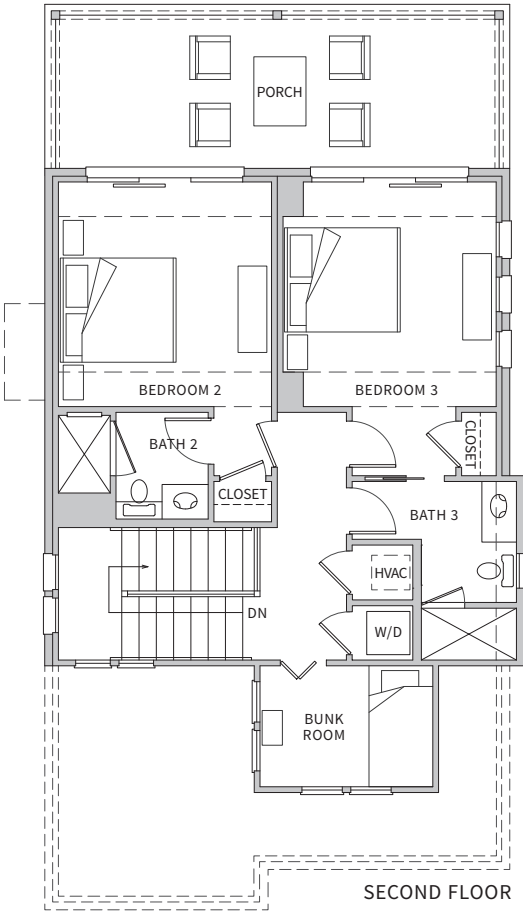

**THE RESIDENCES
AT ROUGH CREEK LODGE**

THE BECK

3 Bedroom + Bunk Room | 3.5 Bathroom
 1,874 Interior SF | 510 Exterior Covered SF | 2,384 Total SF

 Floor plans shown are not to any particular scale and are subject to change. All dimensions are approximate and may vary from the description and definition of the "unit" as set forth in the purchase contract. Please review the relevant documents for a description of how the units are measured.