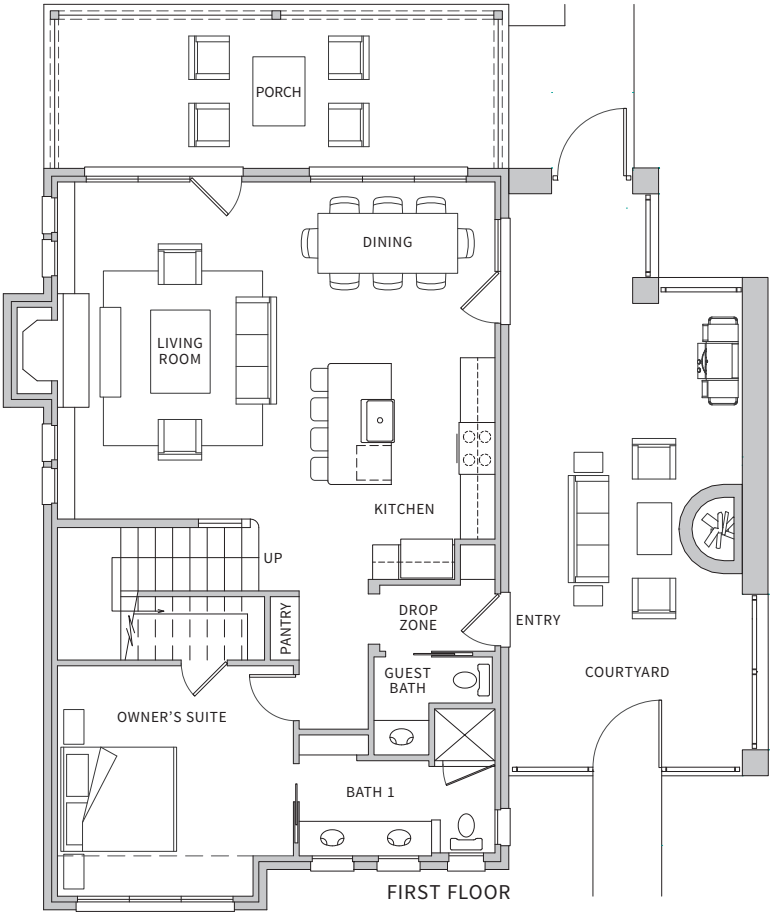

**THE RESIDENCES
AT ROUGH CREEK LODGE**

THE BECK

3 Bedroom + Bunk Room | 3.5 Bathroom
 1,874 Interior SF | 510 Exterior Covered SF | 2,384 Total SF

 Floor plans shown are not to any particular scale and are subject to change. All dimensions are approximate and may vary from the description and definition of the "unit" as set forth in the purchase contract. Please review the relevant documents for a description of how the units are measured.