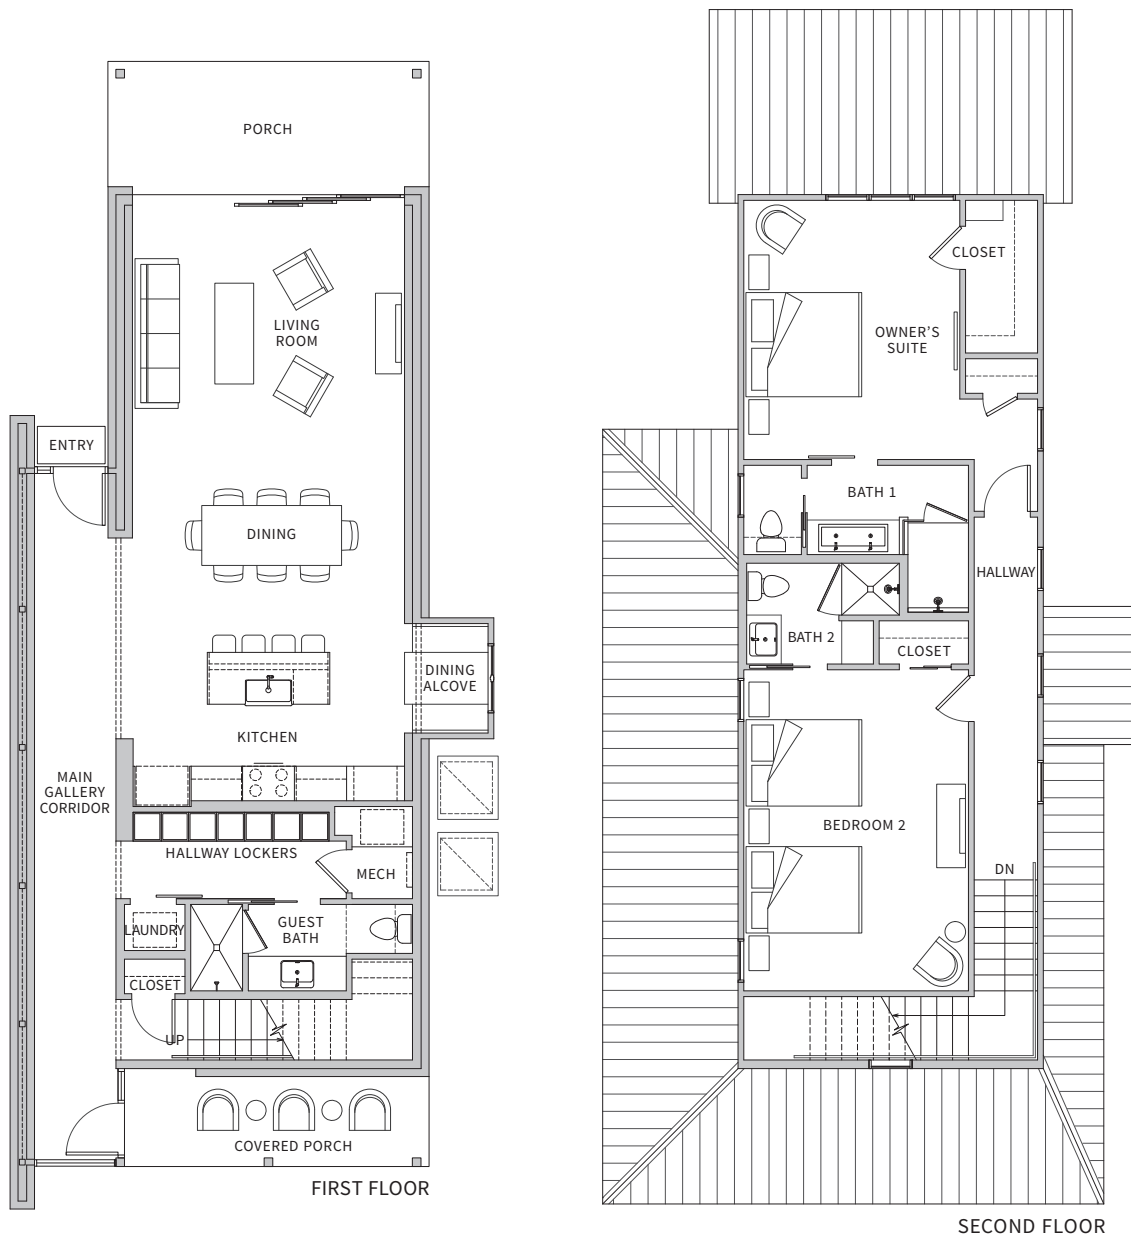

**THE RESIDENCES
AT ROUGH CREEK LODGE**

THE FORD (B2)

2 Bedroom | 3 Bathroom

1,951 Interior SF | 290 Exterior Covered SF | 2,241 Total SF

Floor plans shown are not to any particular scale and are subject to change. All dimensions are approximate and may vary from the description and definition of the "unit" as set forth in the purchase contract. Please review the relevant documents for a description of how the units are measured.