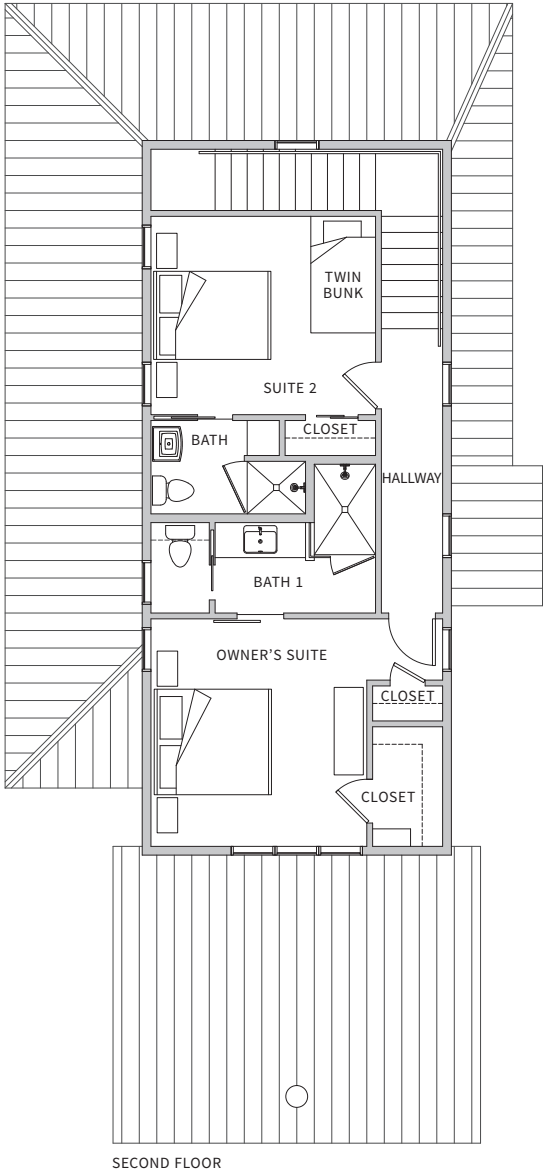

**THE RESIDENCES
AT ROUGH CREEK LODGE**

THE FORD (B2)
 2 Bedroom + Bunk Room | 3 Bathroom
 1,970 Total Interior SF | Back Patio with Fire-Pit

 Floor plans shown are not to any particular scale and are subject to change. All dimensions are approximate and may vary from the description and definition of the "unit" as set forth in the purchase contract. Please review the relevant documents for a description of how the units are measured.