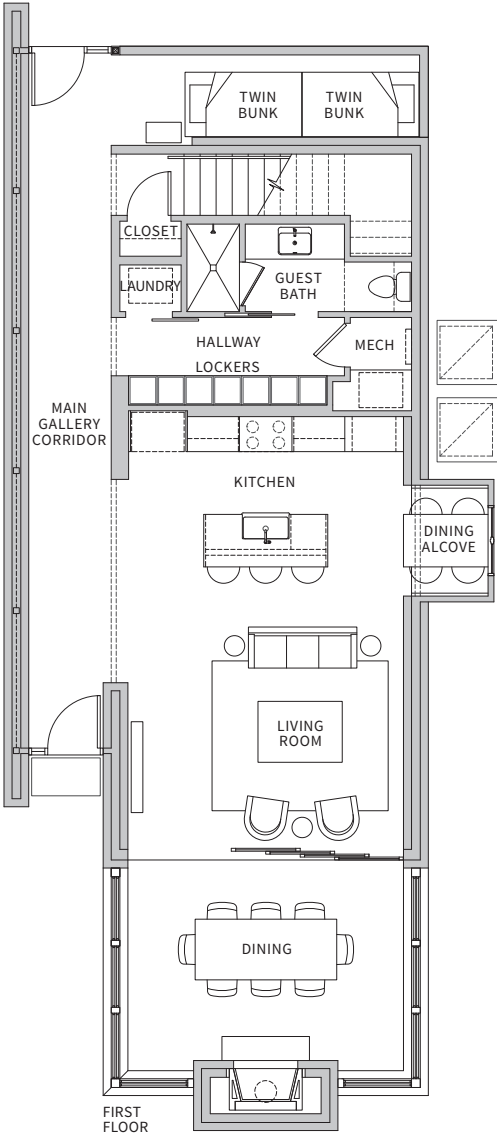

**THE RESIDENCES
AT ROUGH CREEK LODGE**

THE FORD (B2)
 2 Bedroom + Bunk Room | 3 Bathroom
 1,970 Total Interior SF | Back Patio with Fire-Pit

 Floor plans shown are not to any particular scale and are subject to change. All dimensions are approximate and may vary from the description and definition of the "unit" as set forth in the purchase contract. Please review the relevant documents for a description of how the units are measured.