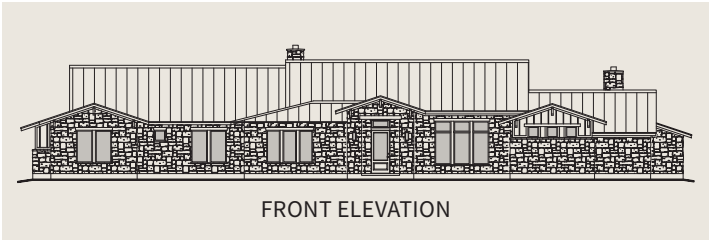

**THE RESIDENCES
AT ROUGH CREEK LODGE**

THE CREEKSIDE

5 Bedroom + 2 Bunk Rooms | 5.5 Bathroom

3,687 Main Interior SF | 506 Casita Total SF | 1,071 Covered Outdoor SF

 Floor plans shown are not to any particular scale and are subject to change. All dimensions are approximate and may vary from the description and definition of the "unit" as set forth in the purchase contract. Please review the relevant documents for a description of how the units are measured.