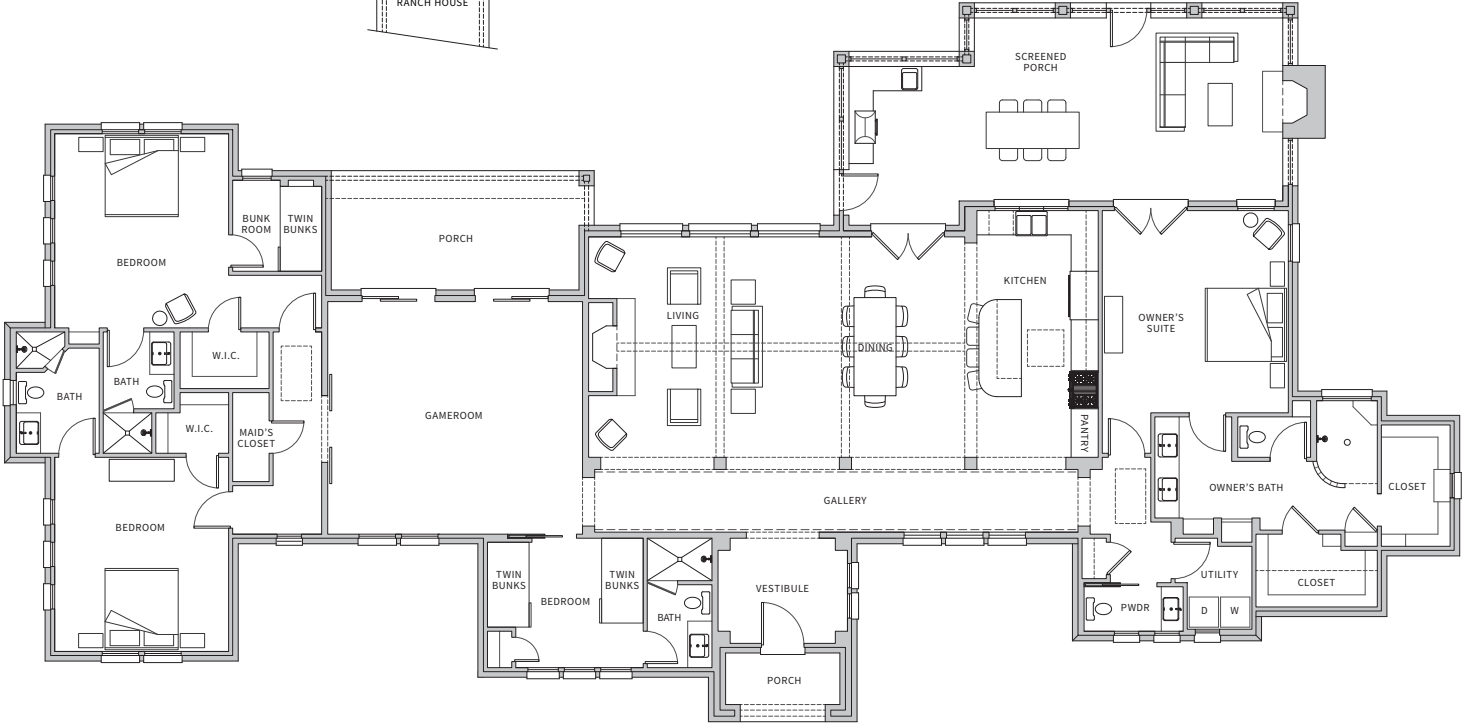

**THE RESIDENCES
AT ROUGH CREEK LODGE**

THE CREEKSIDE

5 Bedroom + 2 Bunk Rooms | 5.5 Bathroom

3,687 Main Interior SF | 506 Casita Total SF | 1,071 Covered Outdoor SF

 Floor plans shown are not to any particular scale and are subject to change. All dimensions are approximate and may vary from the description and definition of the "unit" as set forth in the purchase contract. Please review the relevant documents for a description of how the units are measured.