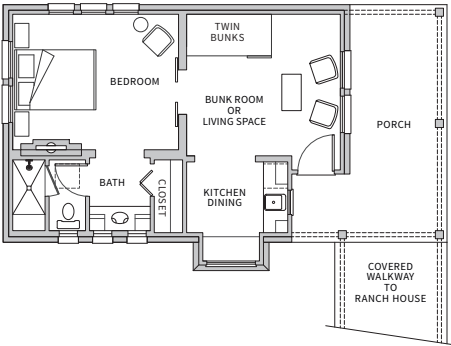

**THE RESIDENCES
AT ROUGH CREEK LODGE**

THE CREEKSIDE

5 Bedroom + 2 Bunk Rooms | 5.5 Bathroom

3,687 Main Interior SF | 506 Casita Total SF | 1,071 Covered Outdoor SF

 Floor plans shown are not to any particular scale and are subject to change. All dimensions are approximate and may vary from the description and definition of the "unit" as set forth in the purchase contract. Please review the relevant documents for a description of how the units are measured.