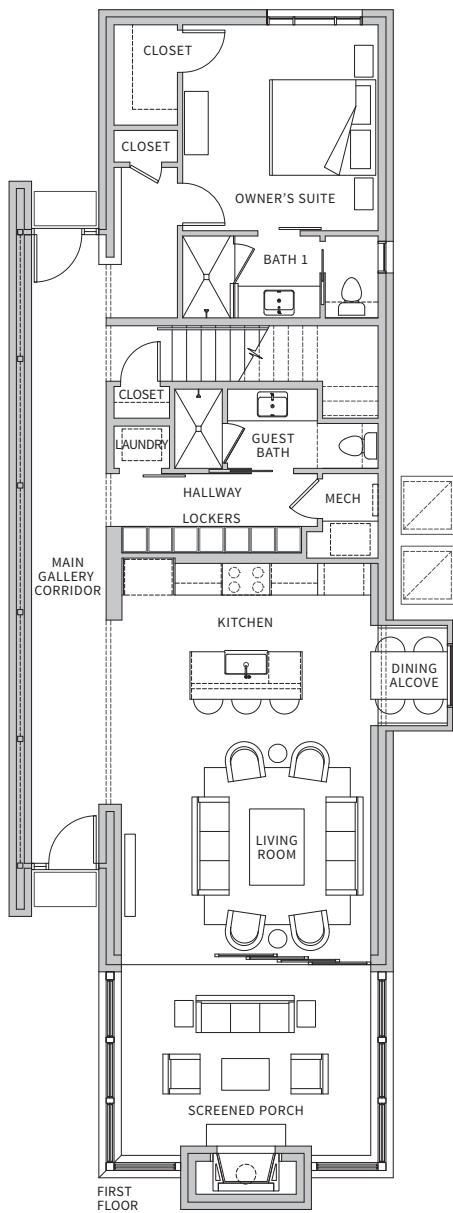

**THE RESIDENCES
AT ROUGH CREEK LODGE**

THE FORD (B3)

3 Bedroom | 4 Bathroom

1,976 Interior SF | 409 Exterior Covered SF | 2,385 Total SF

Floor plans shown are not to any particular scale and are subject to change. All dimensions are approximate and may vary from the description and definition of the "unit" as set forth in the purchase contract. Please review the relevant documents for a description of how the units are measured.