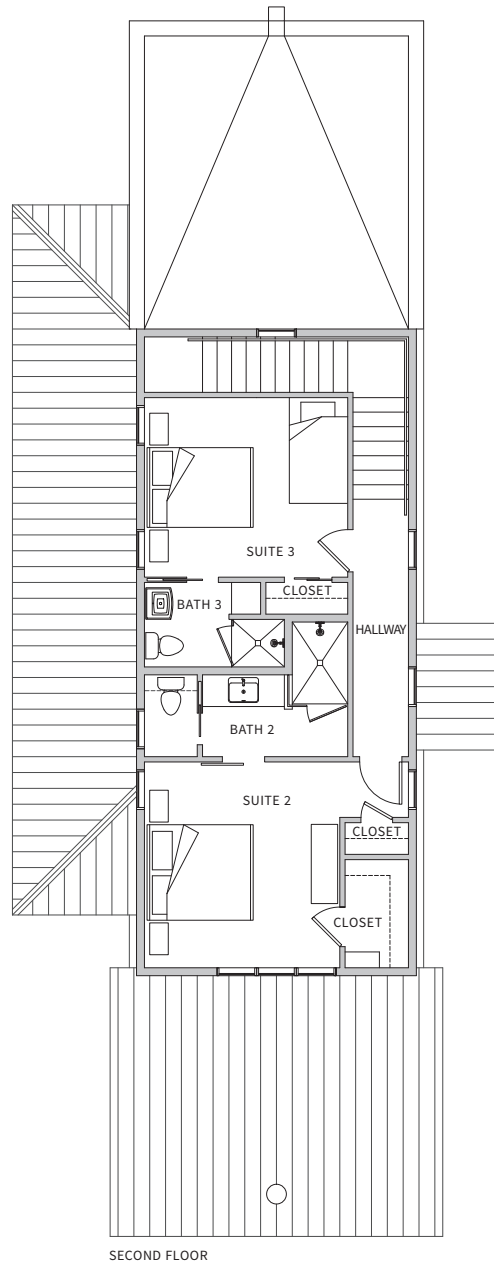

**THE RESIDENCES
AT ROUGH CREEK LODGE**

THE FORD (B3)

3 Bedroom | 4 Bathroom

1,976 Interior SF | 409 Exterior Covered SF | 2,385 Total SF

Floor plans shown are not to any particular scale and are subject to change. All dimensions are approximate and may vary from the description and definition of the "unit" as set forth in the purchase contract. Please review the relevant documents for a description of how the units are measured.