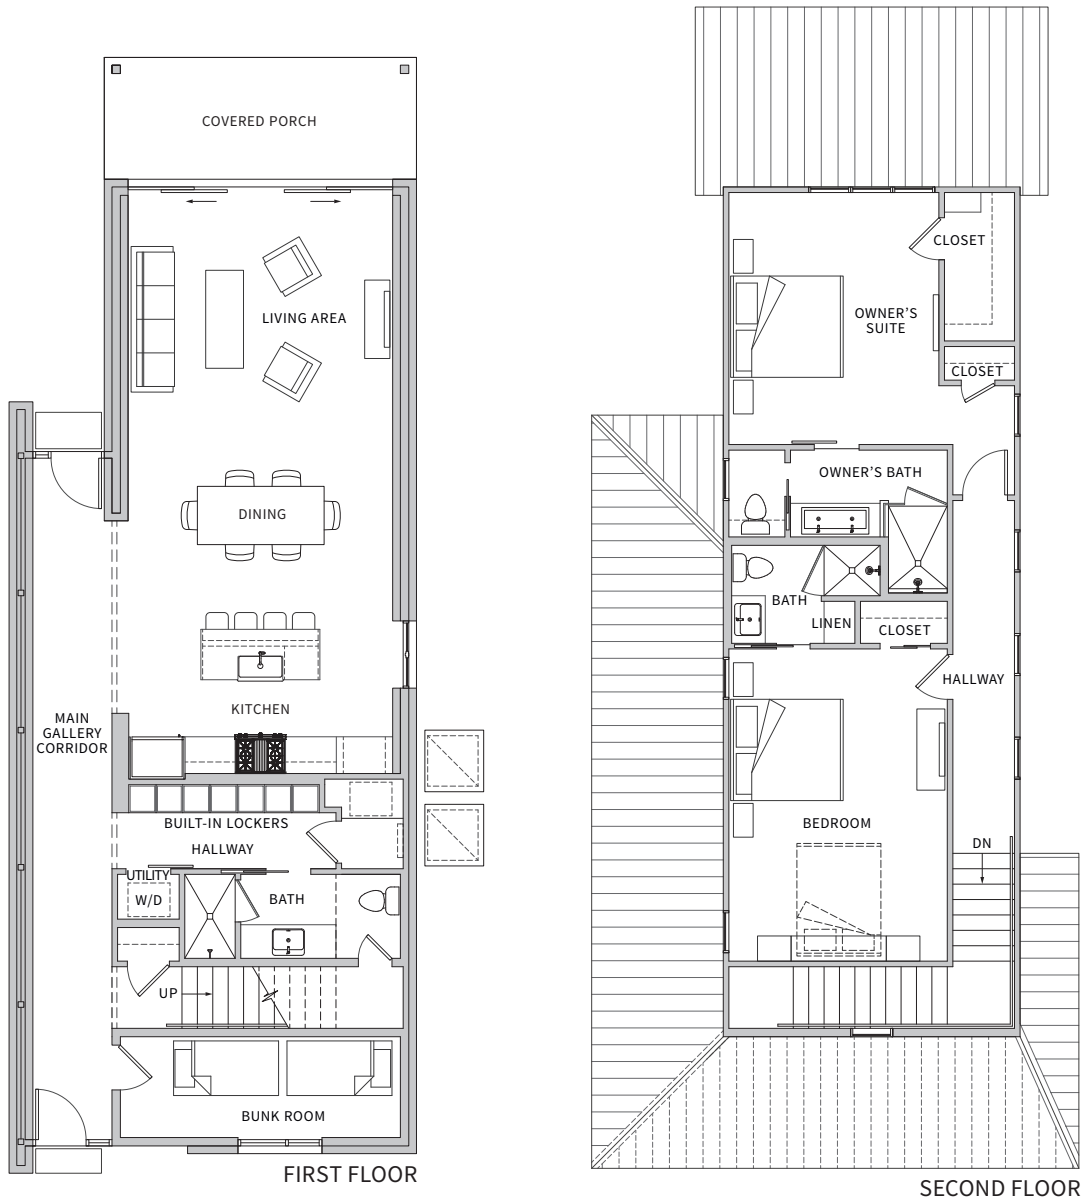

THE RESIDENCES AT ROUGH CREEK LODGE

THE FORD (B2)

2 Bedroom + Bunk Room | 3 Bathroom

2,068 Total Interior SF | 135 Exterior Covered SF | 2,266 Total SF

Floor plans shown are not to any particular scale and are subject to change. All dimensions are approximate and may vary from the description and definition of the "unit" as set forth in the purchase contract. Please review the relevant documents for a description of how the units are measured.