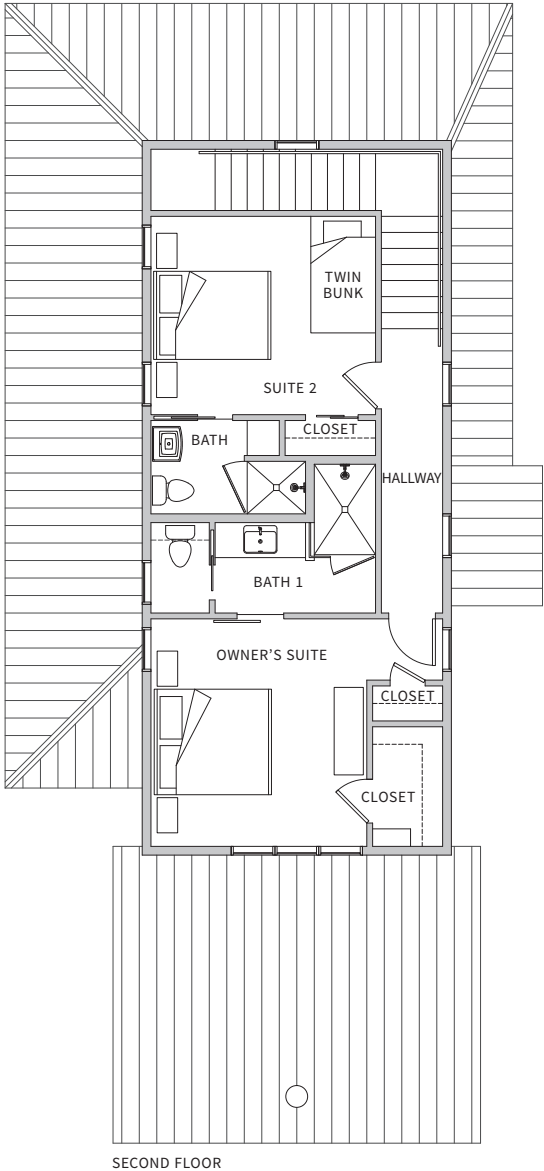

**THE RESIDENCES  
AT ROUGH CREEK LODGE**

**THE FORD (B2)**

2 Bedroom + Bunk Room | 3 Bathroom  
1,970 Total Interior SF | Back Patio with Fire-Pit

 Floor plans shown are not to any particular scale and are subject to change. All dimensions are approximate and may vary from the description and definition of the "unit" as set forth in the purchase contract. Please review the relevant documents for a description of how the units are measured.