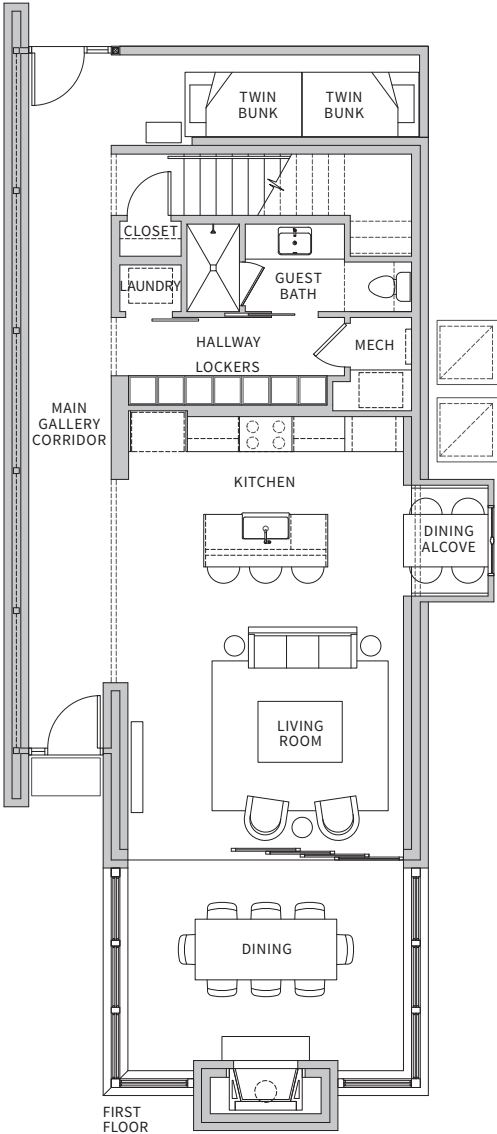

**THE RESIDENCES  
AT ROUGH CREEK LODGE**

**THE FORD (B2)**

2 Bedroom + Bunk Room | 3 Bathroom  
1,970 Total Interior SF | Back Patio with Fire-Pit

 Floor plans shown are not to any particular scale and are subject to change. All dimensions are approximate and may vary from the description and definition of the "unit" as set forth in the purchase contract. Please review the relevant documents for a description of how the units are measured.