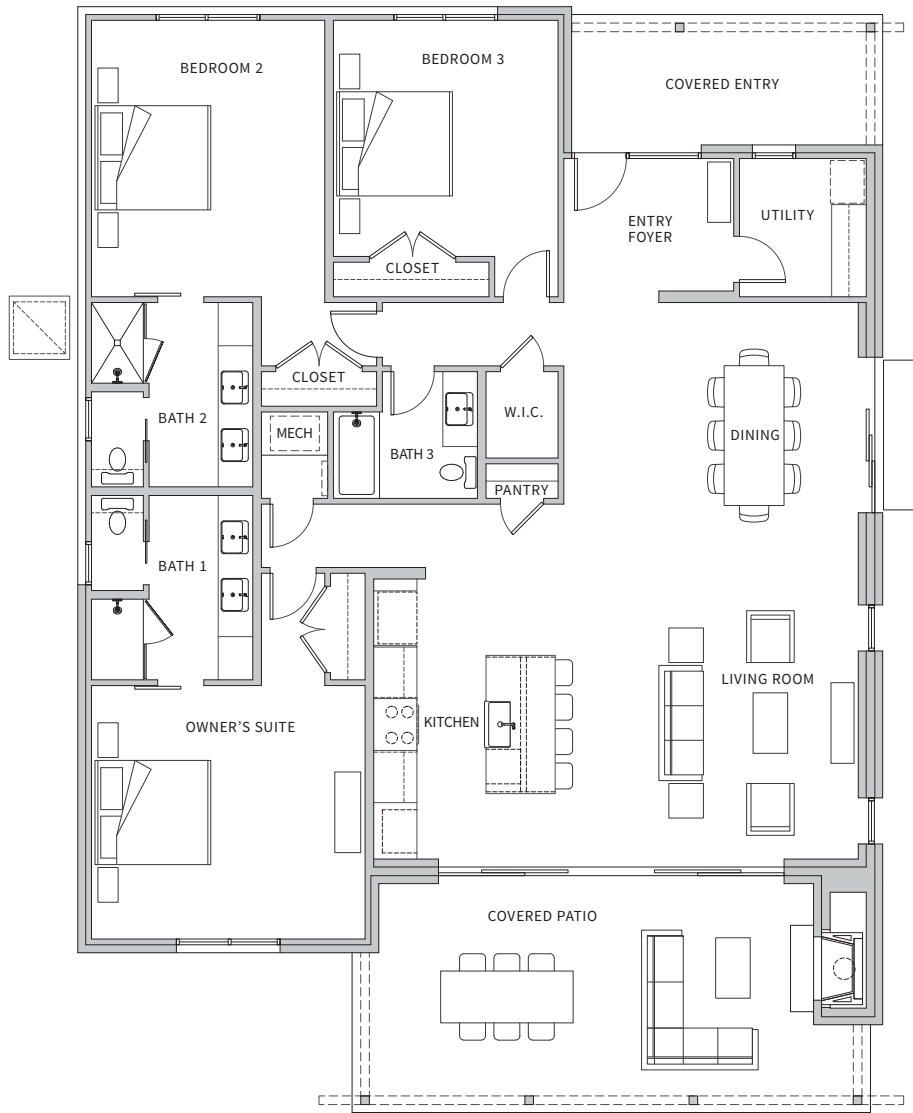

THE RESIDENCES AT ROUGH CREEK LODGE

THE SPRING

3 Bedroom | 3 Bathroom

2,178 Interior SF | 619 Exterior Covered SF | 2,816 Total SF

Floor plans shown are not to any particular scale and are subject to change. All dimensions are approximate and may vary from the description and definition of the "unit" as set forth in the purchase contract. Please review the relevant documents for a description of how the units are measured.