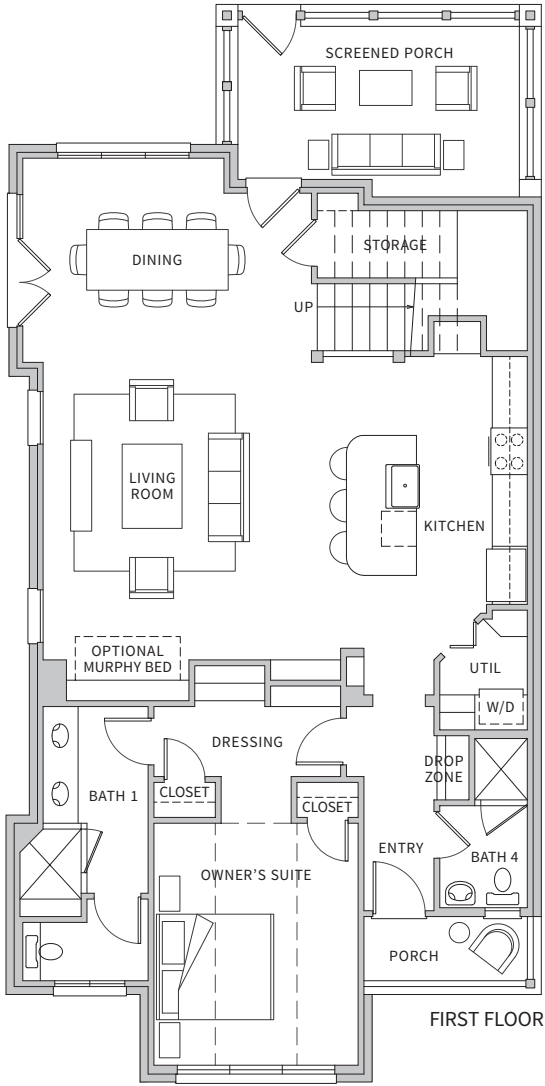

**THE RESIDENCES
AT ROUGH CREEK LODGE**

THE DELTA

3 Bedroom | 4 Bathroom

2,190 Interior SF | 241 Exterior Covered SF | 2,431 Total SF

 Floor plans shown are not to any particular scale and are subject to change. All dimensions are approximate and may vary from the description and definition of the "unit" as set forth in the purchase contract. Please review the relevant documents for a description of how the units are measured.