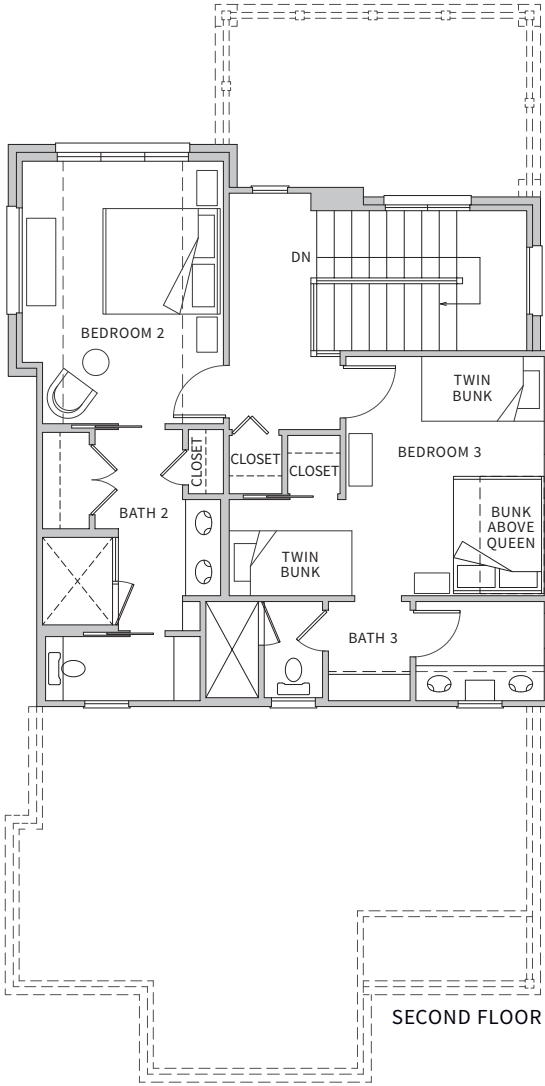

**THE RESIDENCES
AT ROUGH CREEK LODGE**

THE DELTA

3 Bedroom | 4 Bathroom

2,190 Interior SF | 241 Exterior Covered SF | 2,431 Total SF

 Floor plans shown are not to any particular scale and are subject to change. All dimensions are approximate and may vary from the description and definition of the "unit" as set forth in the purchase contract. Please review the relevant documents for a description of how the units are measured.