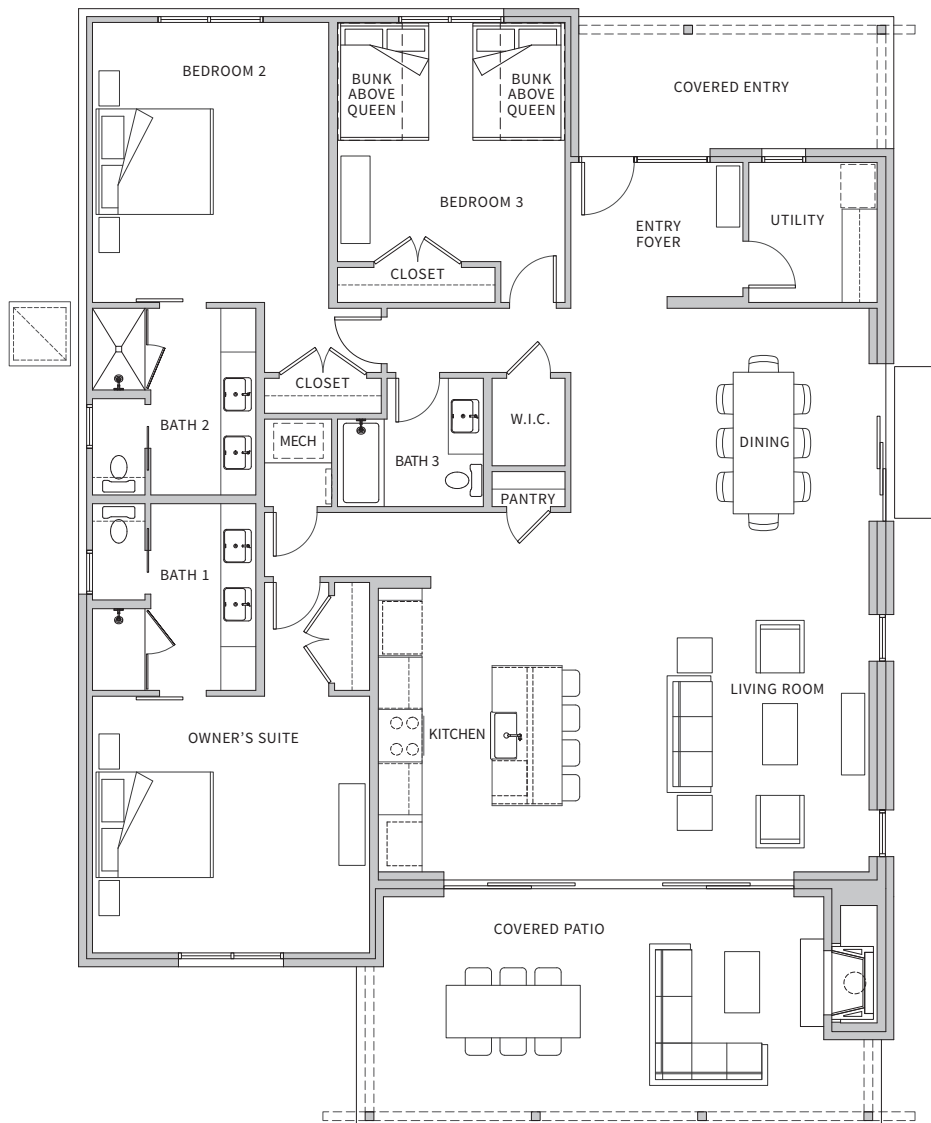

THE RESIDENCES AT ROUGH CREEK LODGE

THE SPRING

3 Bedroom | 3 Bathroom

2,178 Interior SF | 619 Exterior Covered SF | 2,816 Total SF

Floor plans shown are not to any particular scale and are subject to change. All dimensions are approximate and may vary from the description and definition of the "unit" as set forth in the purchase contract. Please review the relevant documents for a description of how the units are measured.